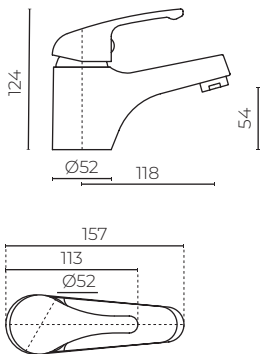

CLASSIC
Basin Mixer
LEVBSNAPCP

CONSTRUCTION: Solid DR Brass
PRESSURE: All pressure
SUITABLE FOR ALL PRESURE: Yes
WORKING PRESSURE (KPA): 35-1000
RECOMMENDED WORKING PRESSURE (KPA): 500
HEIGHT (MM): 124
WIDTH (MM): 157
WATER CONSUMPTION (L/MIN): 4.02
WELS RATING: 6 star rated
WATER CONSUMPTION - LOW PRESSURE (L/MIN): 6.11
WELS RATING - LOW PRESSURE : 4 star rated
WARRANTY: 10 years on body, 5 years on cartridge

FEATURES

- Functional design
- Ceramic cartridge technology
- Supplied with non-return & isolation valve

SPARE PARTS

- LEVPCART / 40mm Cartridge
- LEVPFLEXIBB / HDPM Hoses

FINISHES AVAILABLE:

Chrome
Code: CP